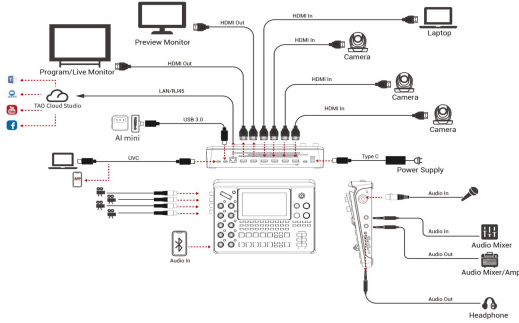

Key Features

- Embedded 5.5-inch monitor
- 10 input connectors (4 x HDMI 2.0, 4 x 3G-SDI, 2K UVC, and 2K NDI)
- 6-CH customizable video inputs
- Maximum 8 channels for audio mixing
- 2-CH independent HD HDMI
- 2K streaming and live via IP and UVC

- Streaming supports NDI | HX2
- Streaming and management via RGBlink TAO Cloud
- Manual real-time control of PTZ cameras, such as zoom in/out, rotation, and focus, via VISCA or NDI
- Third-party control and integration via free RGBlink Central Control Protocol

Application