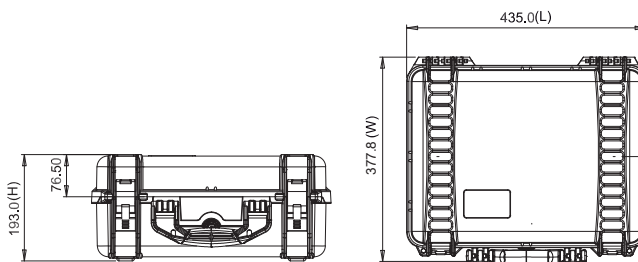

www.hprc.it
info@hprc.it

Plaber S.r.l. - HPRC cases
Via Div. Tridentina, 10
I-36061 Bassano del Grappa
Vicenza - Italy
Tel. +39 0424 809150

USA office and warehouse:
HPRC USA
110 Chestnut Ridge Rd. #314
Montvale, NJ 07645
Phone +1(201) 989-3353

APPROVALS
ATA 300
IP67
STANAG 4280
DS 81-41

TEST
DROP
IMPACT
HANDLE
WATERTIGHT INTEGRITY
UV COLOR AND MATERIAL
PROTECTION