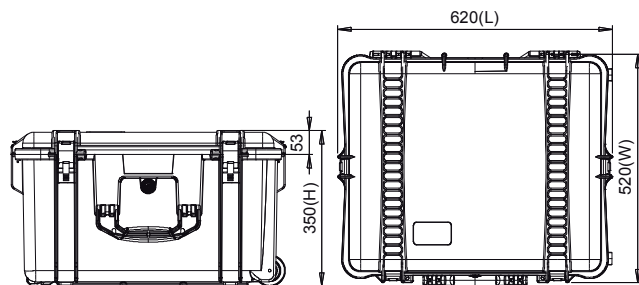

TECHNICAL DRAWING

www.hprc.it
info@hprc.it

USA office and warehouse:
HPRC USA
240 Anderson Avenue
07074 Moonachie - New Jersey
Tel +1 201 617 2010

APPROVALS
ATA 300
IP67
STANAG 4280
DS 81-41

TEST
DROP
IMPACT
HANDLE
WATERTIGHT INTEGRITY
UV COLOR AND MATERIAL
PROTECTION

Plaber s.r.l. - HPRC cases
Via Div Tridentina, 10
I-36061 Bassano del Grappa
Vicenza - Italy
Tel +39 0424 809150